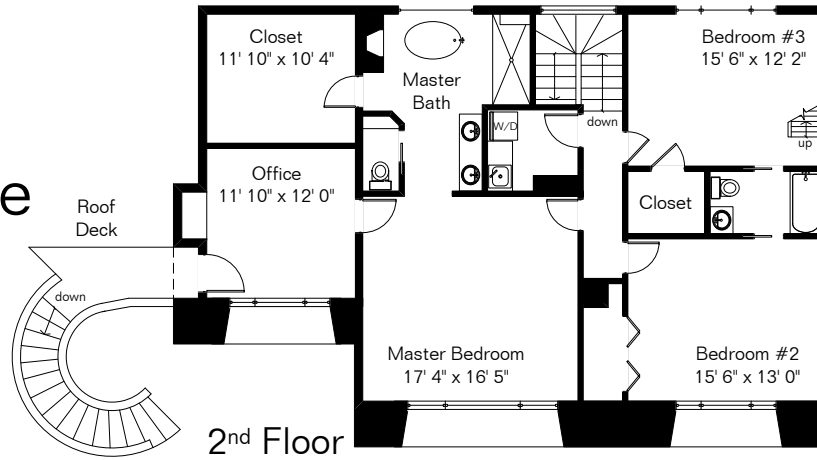

The square footages and room size information are deemed to be reliable but are not guaranteed and should be independently verified.

5949 N Camino del Conde

Site Visit March 2019

0 ft. 6 ft. 10 ft. 20 ft.

Copyright 2019 Floor Plans First! LLC
All Rights Reserved.

Living Area 3,932 Sq Ft
Garage 1,028 Sq Ft

www.FloorPlansFirst.com

Toll Free (877) 887-1500
Voice (520) 881-1500

Floor Plans First!
See the Floor Plan First!