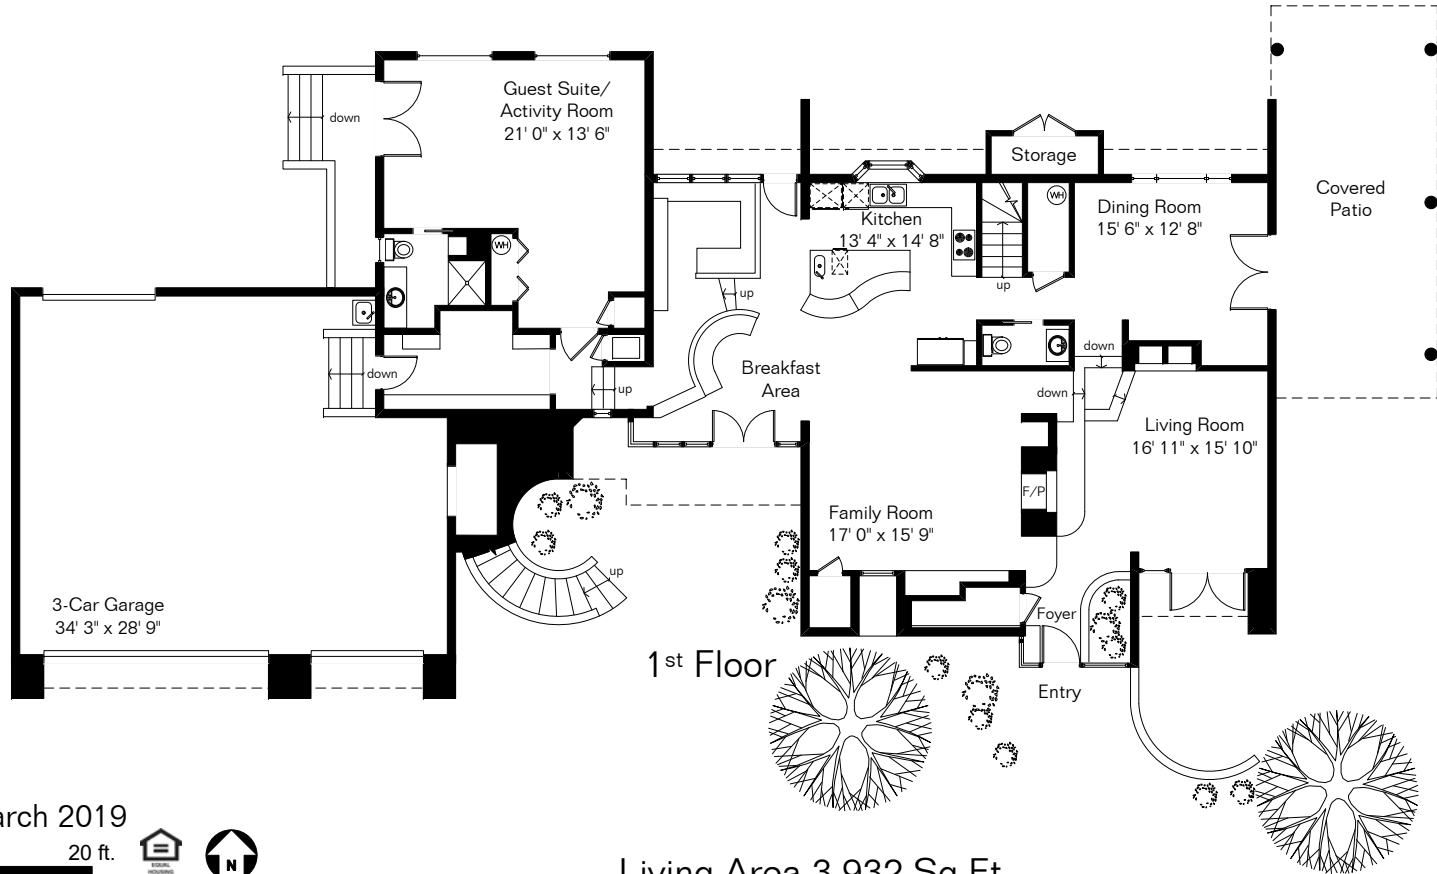

The square footages and room size information are deemed to be reliable but are not guaranteed and should be independently verified.

5949 N Camino del Conde

Site Visit March 2019

0 ft. 6 ft. 10 ft. 20 ft.

Copyright 2019 Floor Plans First! LLC
All Rights Reserved.

Living Area 3,932 Sq Ft
Garage 1,028 Sq Ft

www.FloorPlansFirst.com

Toll Free (877) 887-1500
Voice (520) 881-1500

Floor Plans First!
See the Floor Plan First!