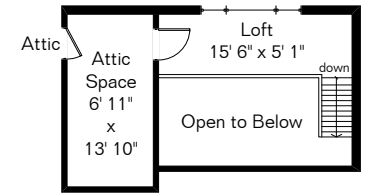

The square footages and room size information are deemed to be reliable but are not guaranteed and should be independently verified.

5949 N Camino del Conde

Site Visit March 2019

0 ft. 6 ft. 10 ft. 20 ft.

Copyright 2019 Floor Plans First! LLC
All Rights Reserved.

Living Area 3,932 Sq Ft
Garage 1,028 Sq Ft

www.FloorPlansFirst.com

Toll Free (877) 887-1500
Voice (520) 881-1500

Floor Plans First!
See the Floor Plan First!